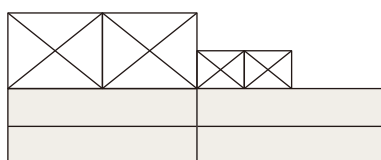

Pebble gray RAL 7032

Moss gray RAL 7003

Yellow gray RAL 7034

*Traffic white RAL 9016 stays the same

COLLAR BY NENDO SIDE BOARD / LOW BOARD / BOOKCASE / CHEST OF DRAWERS

L 300 cm

Pebble gray RAL 7032

Moss gray RAL 7003

Yellow gray RAL 7034

*Traffic white RAL 9016 stays the same

COLLAR BY NENDO SIDE BOARD / LOW BOARD / BOOKCASE / CHEST OF DRAWERS

L 100 cm

L 150 cm

Pebble gray RAL 7032

Traffic gray RAL 7042

Gray white RAL 9002

*Traffic white RAL 9016 stays the same

COLLAR BY NENDO SIDE BOARD / LOW BOARD / BOOKCASE / CHEST OF DRAWERS

L 200 cm

Pebble gray RAL 7032		Traffic gray RAL 7042	
Gray white RAL 9002		*Traffic white RAL 9016 stays the same	