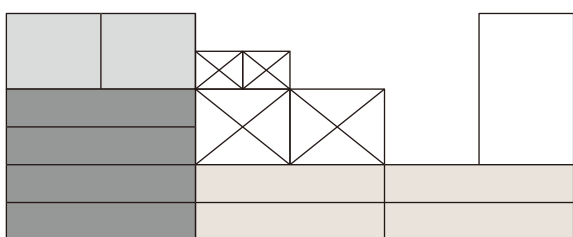

COLLAR BY NENDO SIDE BOARD / LOW BOARD / BOOKCASE / CHEST OF DRAWERS

L 300 cm

Pebble gray RAL 7032

Traffic gray RAL 7042

Gray white RAL 9002

*Traffic white RAL 9016 stays the same