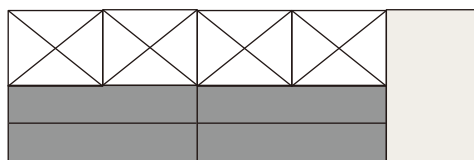

Yellow gray RAL 7034

*Traffic white RAL 9016 stays the same

COLLAR BY NENDO SIDE BOARD / LOW BOARD / BOOKCASE / CHEST OF DRAWERS

L 100 cm

L 150 cm

Pebble gray RAL 7032

Traffic gray RAL 7042

Gray white RAL 9002

*Traffic white RAL 9016 stays the same

COLLAR BY NENDO SIDE BOARD / LOW BOARD / BOOKCASE / CHEST OF DRAWERS

L 200 cm

Pebble gray RAL 7032		Traffic gray RAL 7042	
Gray white RAL 9002		*Traffic white RAL 9016 stays the same	

COLLAR BY NENDO SIDE BOARD / LOW BOARD / BOOKCASE / CHEST OF DRAWERS

L 250 cm

Pebble gray RAL 7032

Traffic gray RAL 7042

Gray white RAL 9002

*Traffic white RAL 9016 stays the same

COLLAR BY NENDO SIDE BOARD / LOW BOARD / BOOKCASE / CHEST OF DRAWERS