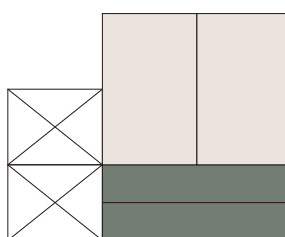

COLLAR BY NENDO SIDE BOARD / LOW BOARD / BOOKCASE / CHEST OF DRAWERS

L 200 cm

- Pebble gray RAL 7032  Moss gray RAL 7003 
- Yellow gray RAL 7034  *Traffic white RAL 9016 stays the same 

COLLAR BY NENDO SIDE BOARD / LOW BOARD / BOOKCASE / CHEST OF DRAWERS

L 100 cm

L 150 cm

Pebble gray RAL 7032

Moss gray RAL 7003

Yellow gray RAL 7034

*Traffic white RAL 9016 stays the same

COLLAR BY NENDO SIDE BOARD / LOW BOARD / BOOKCASE / CHEST OF DRAWERS

L 250 cm

Pebble gray RAL 7032

Moss gray RAL 7003

Yellow gray RAL 7034

*Traffic white RAL 9016 stays the same

COLLAR BY NENDO SIDE BOARD / LOW BOARD / BOOKCASE / CHEST OF DRAWERS

L 300 cm

Pebble gray RAL 7032

Moss gray RAL 7003