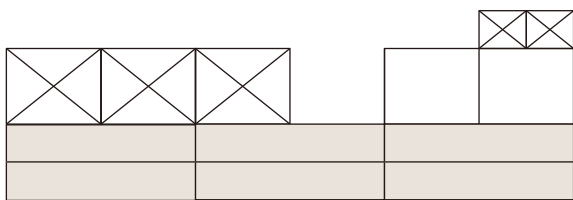

COLLAR BY NENDO SIDE BOARD / LOW BOARD / BOOKCASE / CHEST OF DRAWERS

L 300 cm

Pebble gray RAL 7032

Traffic gray RAL 7042

Gray white RAL 9002

*Traffic white RAL 9016 stays the same