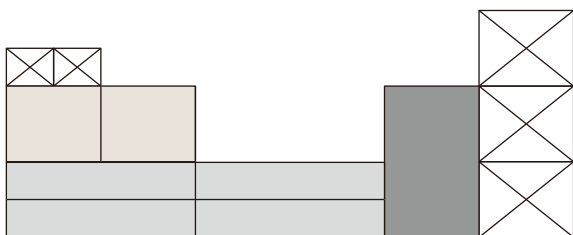

COLLAR BY NENDO SIDE BOARD / LOW BOARD / BOOKCASE / CHEST OF DRAWERS

L 300 cm

Pebble gray RAL 7032

Traffic gray RAL 7042

Gray white RAL 9002

*Traffic white RAL 9016 stays the same