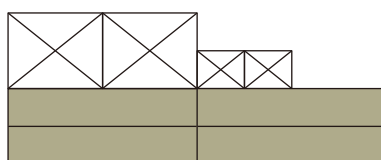

COLLAR BY NENDO SIDE BOARD / LOW BOARD / BOOKCASE / CHEST OF DRAWERS

L 200 cm

- Pebble gray RAL 7032  Moss gray RAL 7003 
- Yellow gray RAL 7034  *Traffic white RAL 9016 stays the same 

COLLAR BY NENDO SIDE BOARD / LOW BOARD / BOOKCASE / CHEST OF DRAWERS

L 100 cm

L 150 cm

Pebble gray RAL 7032

Moss gray RAL 7003

Yellow gray RAL 7034

*Traffic white RAL 9016 stays the same

COLLAR BY NENDO SIDE BOARD / LOW BOARD / BOOKCASE / CHEST OF DRAWERS

L 250 cm

Pebble gray RAL 7032

Moss gray RAL 7003

Yellow gray RAL 7034

*Traffic white RAL 9016 stays the same

COLLAR BY NENDO SIDE BOARD / LOW BOARD / BOOKCASE / CHEST OF DRAWERS

L 300 cm

Pebble gray RAL 7032

Moss gray RAL 7003