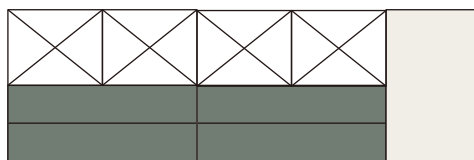

COLLAR BY NENDO SIDE BOARD / LOW BOARD / BOOKCASE / CHEST OF DRAWERS

L 200 cm

- Pebble gray RAL 7032  Moss gray RAL 7003 
- Yellow gray RAL 7034  *Traffic white RAL 9016 stays the same 

COLLAR BY NENDO SIDE BOARD / LOW BOARD / BOOKCASE / CHEST OF DRAWERS

L 100 cm

L 150 cm

Pebble gray RAL 7032

Moss gray RAL 7003

Yellow gray RAL 7034

*Traffic white RAL 9016 stays the same

COLLAR BY NENDO SIDE BOARD / LOW BOARD / BOOKCASE / CHEST OF DRAWERS

L 250 cm

Pebble gray RAL 7032

Moss gray RAL 7003

Yellow gray RAL 7034

*Traffic white RAL 9016 stays the same

COLLAR BY NENDO SIDE BOARD / LOW BOARD / BOOKCASE / CHEST OF DRAWERS

L 300 cm

Pebble gray RAL 7032

Moss gray RAL 7003

Yellow gray RAL 7034

*Traffic white RAL 9016 stays the same

COLLAR BY NENDO SIDE BOARD / LOW BOARD / BOOKCASE / CHEST OF DRAWERS

L 100 cm

L 150 cm

Pebble gray RAL 7032

Traffic gray RAL 7042

Gray white RAL 9002