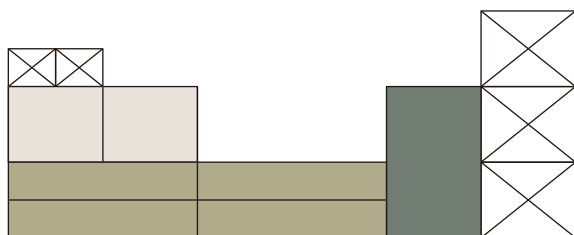

L 100 cm

L 150 cm

Pebble gray RAL 7032

Moss gray RAL 7003

Yellow gray RAL 7034

*Traffic white RAL 9016 stays the same

COLLAR BY NENDO SIDE BOARD / LOW BOARD / BOOKCASE / CHEST OF DRAWERS

L 250 cm

Pebble gray RAL 7032

Moss gray RAL 7003

Yellow gray RAL 7034

*Traffic white RAL 9016 stays the same

COLLAR BY NENDO SIDE BOARD / LOW BOARD / BOOKCASE / CHEST OF DRAWERS

L 300 cm

Pebble gray RAL 7032

Moss gray RAL 7003

Yellow gray RAL 7034

*Traffic white RAL 9016 stays the same

COLLAR BY NENDO SIDE BOARD / LOW BOARD / BOOKCASE / CHEST OF DRAWERS

L 100 cm

L 150 cm

Pebble gray RAL 7032

Traffic gray RAL 7042

Gray white RAL 9002

*Traffic white RAL 9016 stays the same

COLLAR BY NENDO SIDE BOARD / LOW BOARD / BOOKCASE / CHEST OF DRAWERS

L 200 cm

Pebble gray RAL 7032		Traffic gray RAL 7042	
Gray white RAL 9002		*Traffic white RAL 9016 stays the same	