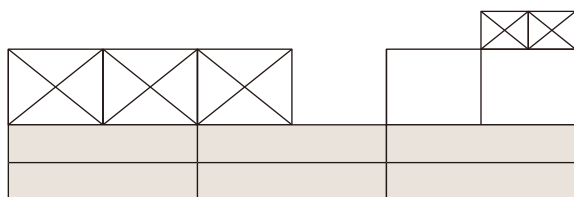

L 100 cm

L 150 cm

Pebble gray RAL 7032

Moss gray RAL 7003

Yellow gray RAL 7034

*Traffic white RAL 9016 stays the same

COLLAR BY NENDO SIDE BOARD / LOW BOARD / BOOKCASE / CHEST OF DRAWERS

L 250 cm

Pebble gray RAL 7032

Moss gray RAL 7003

Yellow gray RAL 7034

*Traffic white RAL 9016 stays the same

COLLAR BY NENDO SIDE BOARD / LOW BOARD / BOOKCASE / CHEST OF DRAWERS

L 300 cm

Pebble gray RAL 7032

Moss gray RAL 7003

Yellow gray RAL 7034

*Traffic white RAL 9016 stays the same

COLLAR BY NENDO SIDE BOARD / LOW BOARD / BOOKCASE / CHEST OF DRAWERS

L 100 cm

L 150 cm

Pebble gray RAL 7032

Traffic gray RAL 7042

Gray white RAL 9002

*Traffic white RAL 9016 stays the same

COLLAR BY NENDO SIDE BOARD / LOW BOARD / BOOKCASE / CHEST OF DRAWERS

L 200 cm

Pebble gray RAL 7032		Traffic gray RAL 7042	
Gray white RAL 9002		*Traffic white RAL 9016 stays the same	