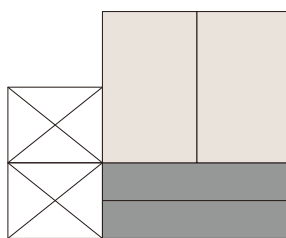

Pebble gray RAL 7032

Moss gray RAL 7003

Yellow gray RAL 7034

*Traffic white RAL 9016 stays the same

COLLAR BY NENDO SIDE BOARD / LOW BOARD / BOOKCASE / CHEST OF DRAWERS

L 300 cm

Pebble gray RAL 7032

Moss gray RAL 7003

Yellow gray RAL 7034

*Traffic white RAL 9016 stays the same

COLLAR BY NENDO SIDE BOARD / LOW BOARD / BOOKCASE / CHEST OF DRAWERS

L 100 cm

L 150 cm

Pebble gray RAL 7032

Traffic gray RAL 7042

Gray white RAL 9002

*Traffic white RAL 9016 stays the same

COLLAR BY NENDO SIDE BOARD / LOW BOARD / BOOKCASE / CHEST OF DRAWERS

L 200 cm

Pebble gray RAL 7032		Traffic gray RAL 7042	
Gray white RAL 9002		*Traffic white RAL 9016 stays the same	