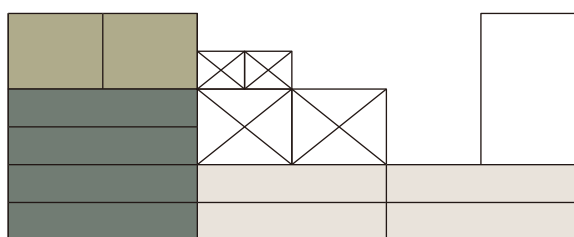

L 100 cm

L 150 cm

Pebble gray RAL 7032

Moss gray RAL 7003

Yellow gray RAL 7034

*Traffic white RAL 9016 stays the same

COLLAR BY NENDO SIDE BOARD / LOW BOARD / BOOKCASE / CHEST OF DRAWERS

L 250 cm

Pebble gray RAL 7032

Moss gray RAL 7003

Yellow gray RAL 7034

*Traffic white RAL 9016 stays the same

COLLAR BY NENDO SIDE BOARD / LOW BOARD / BOOKCASE / CHEST OF DRAWERS

L 300 cm

Pebble gray RAL 7032

Moss gray RAL 7003

Yellow gray RAL 7034

*Traffic white RAL 9016 stays the same

COLLAR BY NENDO SIDE BOARD / LOW BOARD / BOOKCASE / CHEST OF DRAWERS

L 100 cm

L 150 cm

Pebble gray RAL 7032

Traffic gray RAL 7042

Gray white RAL 9002

*Traffic white RAL 9016 stays the same

COLLAR BY NENDO SIDE BOARD / LOW BOARD / BOOKCASE / CHEST OF DRAWERS

L 200 cm

Pebble gray RAL 7032		Traffic gray RAL 7042	
Gray white RAL 9002		*Traffic white RAL 9016 stays the same	